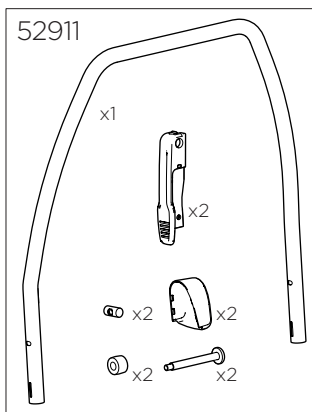

Thule VeloSpace XT

THULE
SWEDEN

939

939000: 52691

939021: 52970