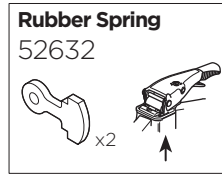

Thule VeloSpace XT

THULE
SWEDEN

939

939000: 52691

939021: 52970